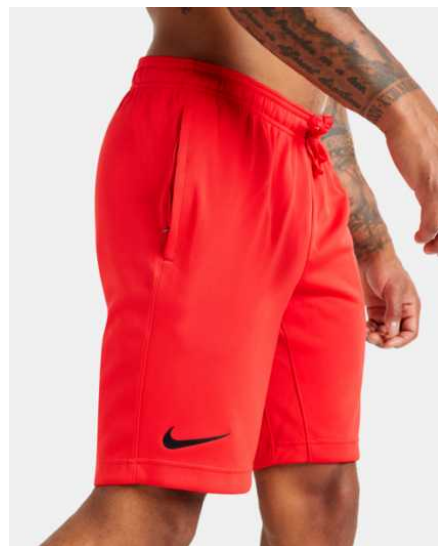

Materiały przyjazne środowisku

Carryover Strike 22 Express Short

SCD 249,99 zł

Cykl życia produktu
styczeń 2022 - marzec 2024
Tylko zamówienia terminowe

Dostępne od
S - M - L - XL - 2XL

New

Cechy produktu

- 100% poliester
- Detale zaprojektowane specjalnie dla wschodzących gwiazd piłki nożnej
- Luźny krój i materiał odprowadzający wilgoć pomagają zachować ochłotę i skupienie podczas szlifowania umiejętności
- Technologia Nike Dri-FIT odprowadza ze skóry wilgoć, umożliwiając jej szybkie odparowanie, co zapewnia uczucie suchości i wygodę
- Elastyczny pas rozciąga się, umożliwiając indywidualne dopasowanie. Konstrukcja z siateczki jest lekka i przewiewna
- Boczne kieszenie zapinane na zamek pozwalają przechowywać niezbędne przedmioty
- Standardowy krój daje swobodę ruchów
- Można prać w pralce