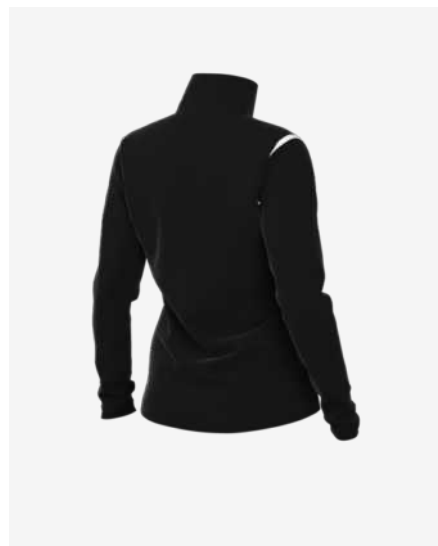

Materiały przyjazne środowisku

New

Dri-Fit Women's Park 20 Knit Track Jacket

SCD 179,99 zł

Cykl życia produktu
styczeń 2020 - grudzień 2025

Dostępne od
XS - S - M - L - XL

Cechy produktu

- 100% poliester
- Dri-FIT technology helps you stay dry and comfortable
- Knit fabric feels soft and comfortable
- Standard fit for a relaxed, easy feel
- Side pockets with mesh lining help keep your belongings safe and dry