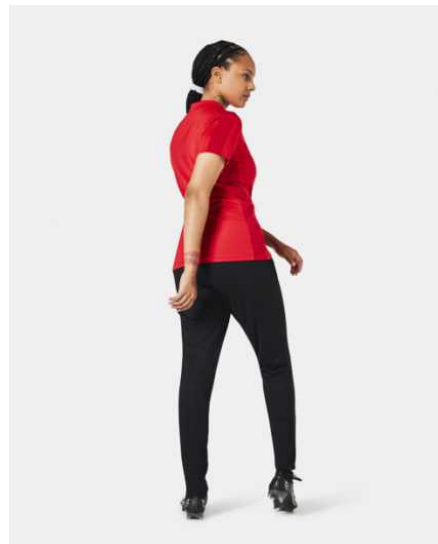

Materiały przyjazne środowisku

Carryover Dri-Fit Women's Academy 23 Knit Pant

SCD 219,99 zł

Cykl życia produktu
styczeń 2023 - grudzień 2024

Dostępne od
XS - S - M - L - XL - 2XL

DR1671-010
Czerń / czerń /
(biel)

DR1671-451
Obsydian /
obsydian / (biel)

Cechy produktu

- 100% poliester
- Technologia Nike Dri-FIT odprowadza ze skóry wilgoć, umożliwiając jej szybkie odparowanie, co zapewnia uczucie suchości i wygodę
- Materiał odprowadzający wilgoć i boczne paski z siateczki zapewniają suchość i ochłodę podczas treningów i ćwiczeń przed meczem
- Boczne wstawki z siateczki zwiększają przepływ powietrza i dają ochłodę
- Zamki w dolnej części nogawek ułatwiają przebieranie się bez zdejmowania butów czy korek
- Boczne kieszenie zapinane na zamek
- Elastyczny pas ze sznurkiem
- Wyszywane logo Swoosh