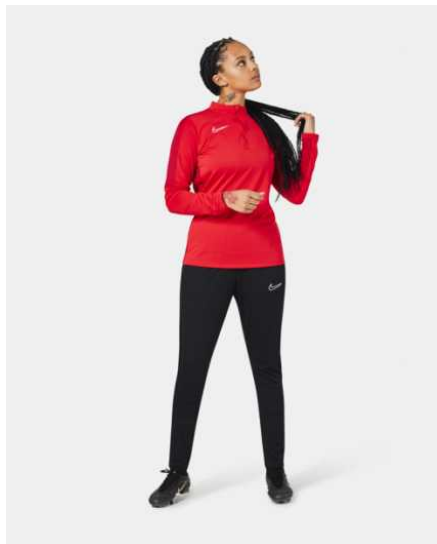

Materiały przyjazne środowisku

Carryover Dri-Fit Women's Academy 23 Knit Pant

SCD 219,99 zł

Cykl życia produktu
styczeń 2023 - grudzień 2024

Dostępne od
XS - S - M - L - XL - 2XL

DR1671-010
Czerń / czerń /
(biel)

DR1671-451
Obsydian /
obsydian / (biel)

Cechy produktu

- 100% poliester
- Technologia Nike Dri-FIT odprowadza ze skóry wilgoć, umożliwiając jej szybkie odparowanie, co zapewnia uczucie suchości i wygodę
- Materiał odprowadzający wilgoć i boczne paski z siateczki zapewniają suchość i ochłodę podczas treningów i ćwiczeń przed meczem
- Boczne wstawki z siateczki zwiększają przepływ powietrza i dają ochłodę
- Zamki w dolnej części nogawek ułatwiają przebieranie się bez zdejmowania butów czy korek
- Boczne kieszenie zapinane na zamek
- Elastyczny pas ze sznurkiem
- Wyszywane logo Swoosh