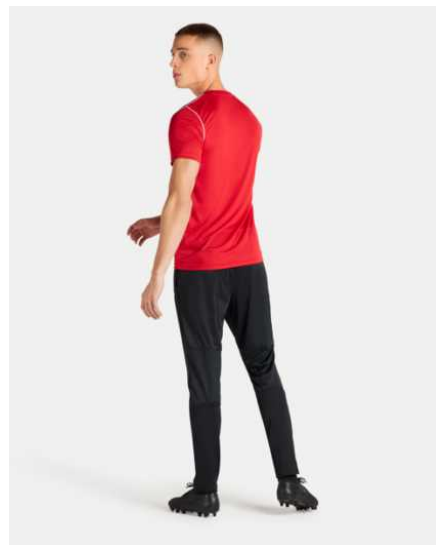

Materiały przyjazne środowisku

New

Dri-Fit Park 20 Knit Pant

SCD 149,99 zł

Cykl życia produktu
styczeń 2020 - grudzień 2025

Dostępne od
S - M - L - XL - 2XL

Cechy produktu

- 100% poliester
- Dri-FIT technology helps keep you dry and comfortable
- Panels on the calves make it easy to change with boots
- Side pockets hold you belongings
- Standard fit for a relaxed, easy feel
- Elastic waistband and drawcord