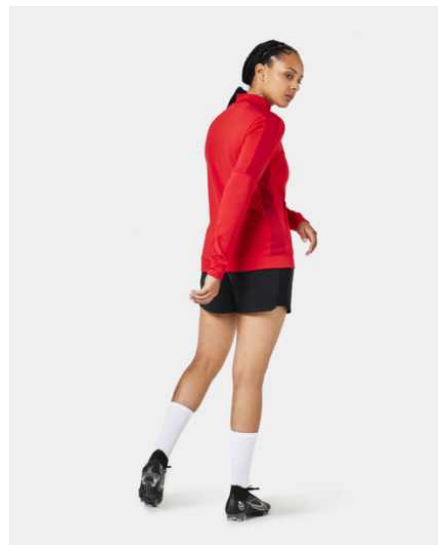

Materiały przyjazne środowisku

Carryover Dri-Fit Women's Academy 23 Knit Short

SCD 119,99 zł

Cykl życia produktu
styczeń 2023 - grudzień 2024

Dostępne od
XS - S - M - L - XL - 2XL

Cechy produktu

- 100% poliester
- Technologia Nike Dri-FIT odprowadza ze skóry wilgoć, umożliwiając jej szybkie odparowanie, co zapewnia uczucie suchości i wygodę
- Materiał odprowadzający wilgoć i boczne paski z siateczki zapewniają suchość i ochłodę podczas treningów i ćwiczeń przed meczem
- Siateczka po bokach zwiększa przepływ powietrza i zapewnia ochłodę
- Elastyczny pas ze sznurkiem
- Wyszywane logo Swoosh
- Można prać w pralce