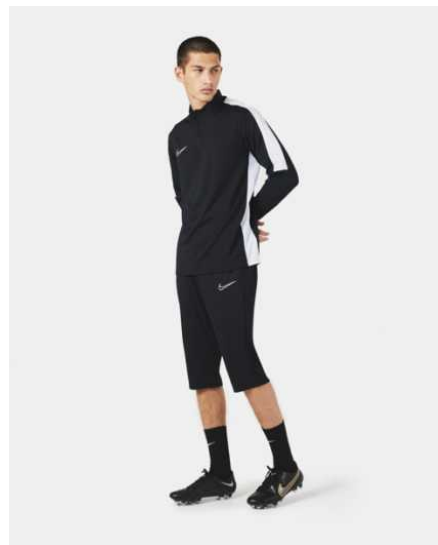

Materiały przyjazne środowisku

Carryover

Academy 23 3/4 Knit Pant

SCD 169,99 zł

Cykl życia produktu
styczeń 2023 - grudzień 2024

Dostępne od
XS - S - M - L - XL - 2XL - 3XL

DR1365-010
Czerń / czerń /
(biel)

DR1365-451
Obsydian /
obsydian / (biel)

Cechy produktu

- 100% poliester
- Technologia Nike Dri-FIT odprowadza ze skóry wilgoć, umożliwiając jej szybkie odparowanie, co zapewnia uczucie suchości i wygodę
- Materiał odprowadzający wilgoć zapewnia ochłodę podczas treningów i ćwiczeń przed meczem
- Boczne wstawki z siateczki zwiększają przepływ powietrza i dają ochłodę
- Elastyczny pas ze sznurkiem
- Boczne kieszenie zapinane na zamek
- Wyszywane logo Swoosh
- Można prać w pralce